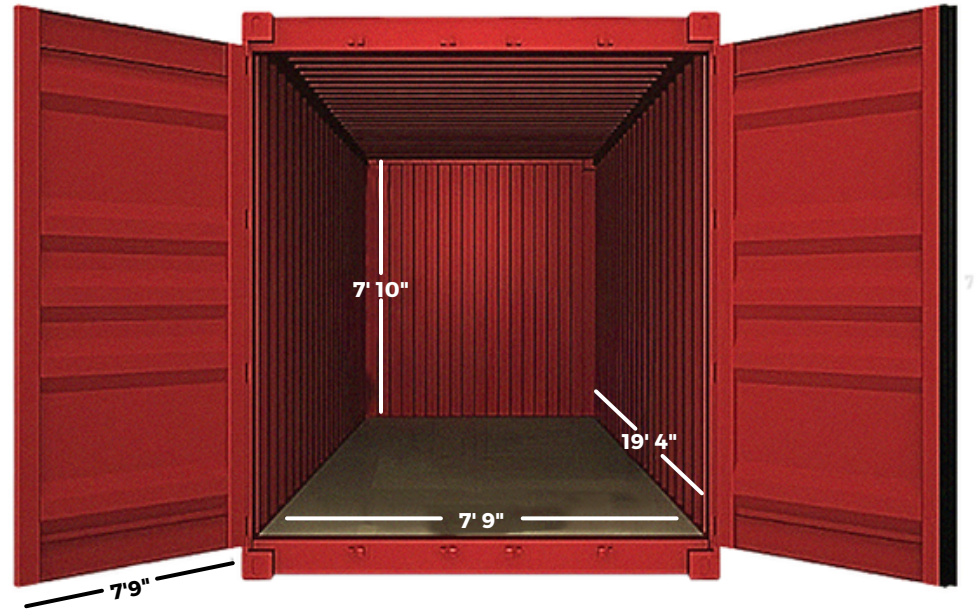

DIMENSIONS OF A 20 FT CONTAINER

External Length	External Height	External Width	Internal Length	Internal Height	Internal Width	Door Width	Door Height	Tare Weight
20ft	8ft 6in	8ft	19ft 11in	7ft 10in	7ft 9in	7ft 8in	7ft 5in	4,914lbs